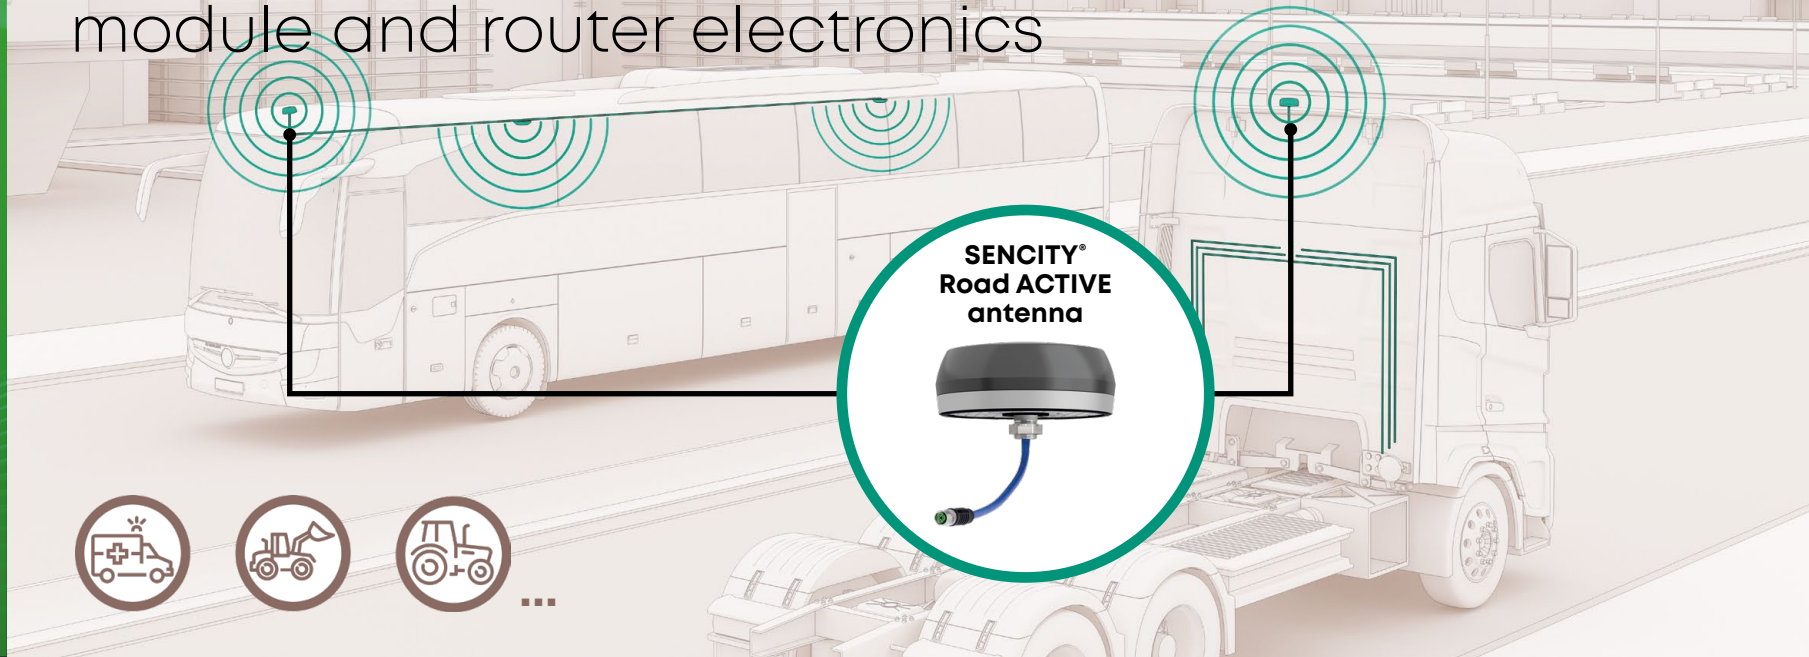

# SENCITY® Road ACTIVE rooftop antenna

for commercial vehicles with integrated radio module and router electronics

## Features

- Air interface providing 5G connectivity, Wi-Fi6E and GNSS.
- Integration into new on-board architectures via ethernet connection
- On-board Wi-Fi6E/7

## USPs

- E-SIM or external SIM card slot
- Basic software package or ready for uploading custom software package
- Easy installation