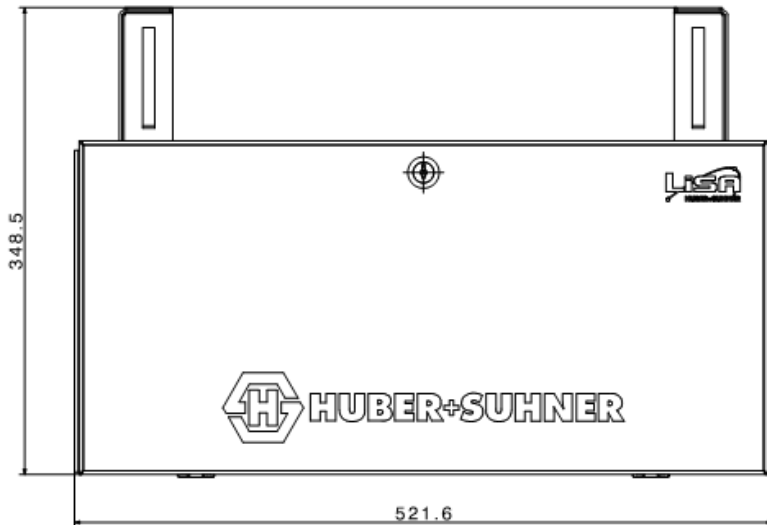

PSF – Panel Support Frame

PSF 4U with doors:

Ordering information

PSF	
Description	Item number
Panel support frame (PSF), 2U, black	85008425
Panel support frame (PSF), 3U, black	85008426
Panel support frame (PSF), 4U, black	85008427
Panel support frame (PSF), incl. door, 4U, black	85013642

PSF – accessories

Description	Item number
Retrofittable door kit for panel support frame (PSF), 4U, black	85013643