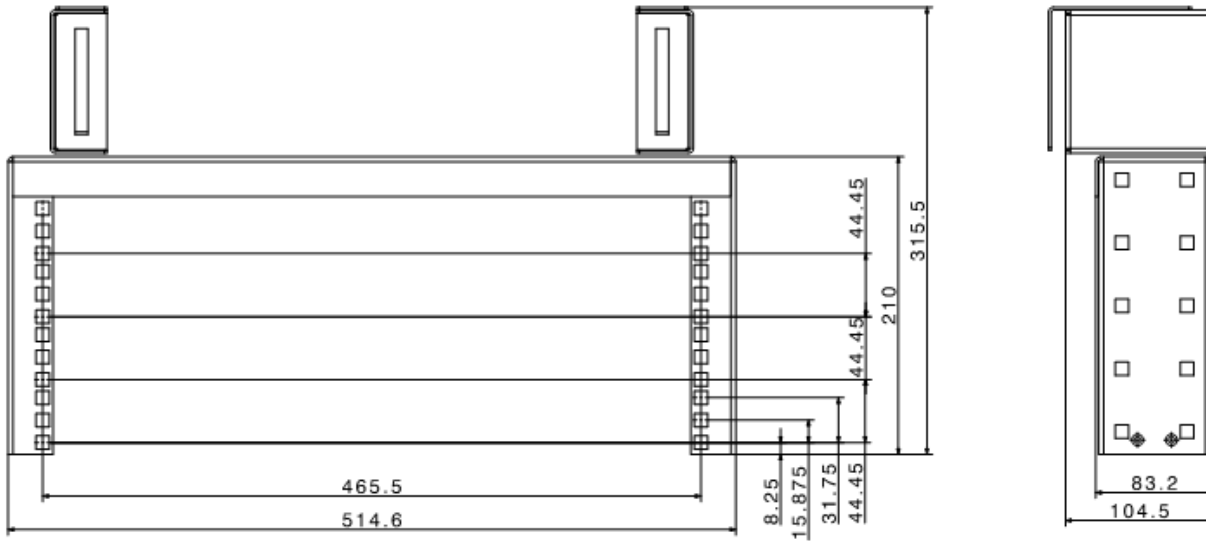

PSF – Panel Support Frame

PSF 4U: