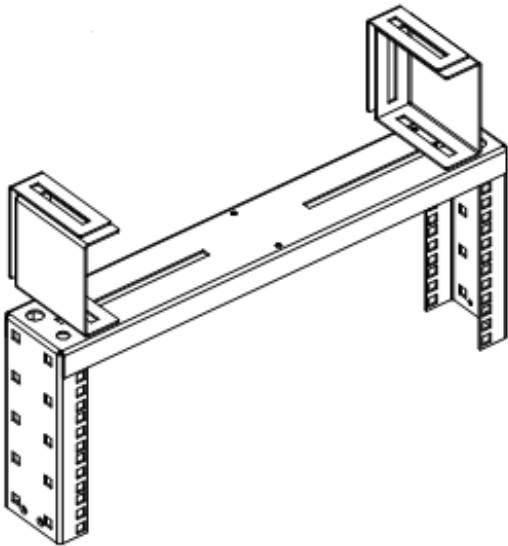

PSF – Panel Support Frame

PSF 4U: