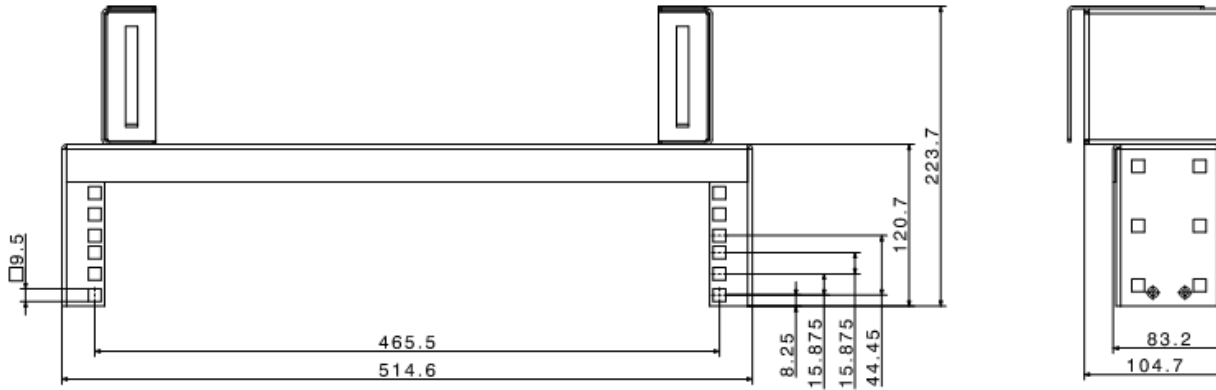

PSF – Panel Support Frame

Description

- Robust steel construction
- 19 inch compatible
- Available in 2U, 3U and 4U versions
- Retrofittable door kit available for 4U version
- Flexible mounting options to suit any environment
- Can be floor-mounted also (upside down)
- Sufficient space for cable guides
- Side fixings for customised brackets

Technical data

Construction

Description		Size
Dimensions (W x H x D)	2U	514.6 x 223.7 x 104.7 mm
	3U	514.6 x 268.2 x 104.7 mm
	4U	514.6 x 315.5 x 104.7 mm
	4U incl. door	521.6 x 348.5 x 212 mm

Mechanical data

Characteristics		Values
Material		Steel
Weight	2U	2.3kg
	3U	2.5kg
	4U	2.7kg
	4U incl. door	7.7kg
Colour		Black (RAL 9005)

PSF – Panel Support Frame

Technical drawing

PSF 2U:

PSF – Panel Support Frame

PSF 3U: