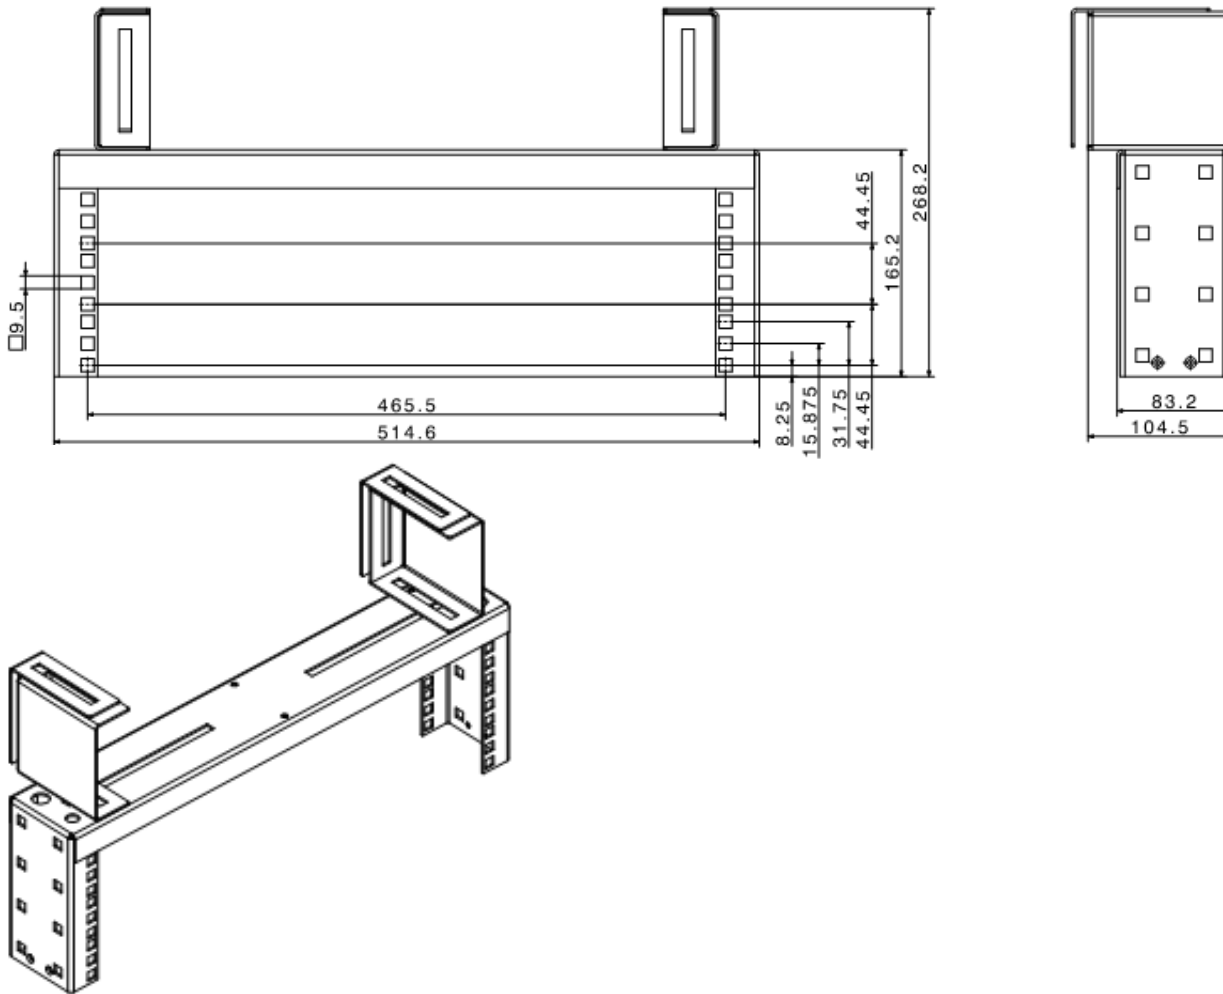

PSF – Panel Support Frame

Description

- Robust steel construction
- 19 inch compatible
- Available in 2U, 3U and 4U versions
- Retrofittable door kit available for 4U version
- Flexible mounting options to suit any environment
- Can be floor-mounted also (upside down)
- Sufficient space for cable guides
- Side fixings for customised brackets

Technical data

Construction

Description		Size
Dimensions (W x H x D)	2U	514.6 x 223.7 x 104.7 mm
	3U	514.6 x 268.2 x 104.7 mm
	4U	514.6 x 315.5 x 104.7 mm
	4U incl. door	521.6 x 348.5 x 212 mm

Mechanical data

Characteristics		Values
Material		Steel
Weight	2U	2.3kg
	3U	2.5kg
	4U	2.7kg
	4U incl. door	7.7kg
Colour		Black (RAL 9005)

PSF – Panel Support Frame

Technical drawing

PSF 2U:

PSF – Panel Support Frame

PSF 3U: