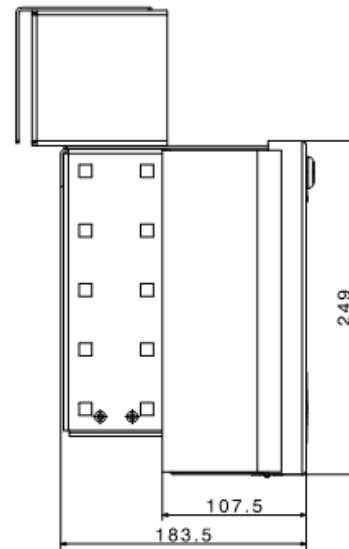

PSF – Panel Support Frame

PSF 4U with doors:

Ordering information

PSF	
Description	Item number
Panel support frame (PSF), 2U, black	85008425
Panel support frame (PSF), 3U, black	85008426
Panel support frame (PSF), 4U, black	85008427
Panel support frame (PSF), incl. door, 4U, black	85013642

PSF – accessories

Description	Item number
Retrofittable door kit for panel support frame (PSF), 4U, black	85013643