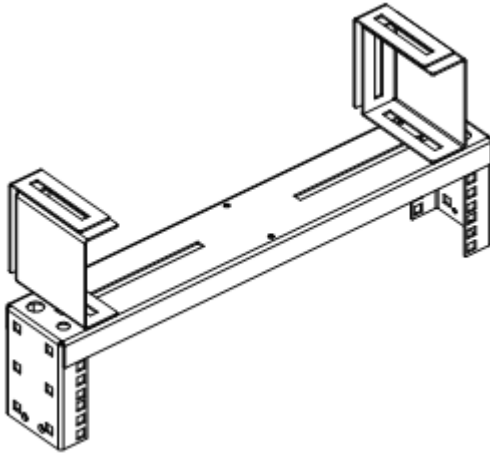

PSF – Panel Support Frame

Description

- Robust steel construction
- 19 inch compatible
- Available in 2U, 3U and 4U versions
- Retrofittable door kit available for 4U version
- Flexible mounting options to suit any environment
- Can be floor-mounted also (upside down)
- Sufficient space for cable guides
- Side fixings for customised brackets

Technical data

Construction

Description		Size
Dimensions (W x H x D)	2U	514.6 x 223.7 x 104.7 mm
	3U	514.6 x 268.2 x 104.7 mm
	4U	514.6 x 315.5 x 104.7 mm
	4U incl. door	521.6 x 348.5 x 212 mm

Mechanical data

Characteristics		Values
Material		Steel
Weight	2U	2.3kg
	3U	2.5kg
	4U	2.7kg
	4U incl. door	7.7kg
Colour		Black (RAL 9005)

PSF – Panel Support Frame

Technical drawing

PSF 2U:

PSF – Panel Support Frame

PSF 3U: