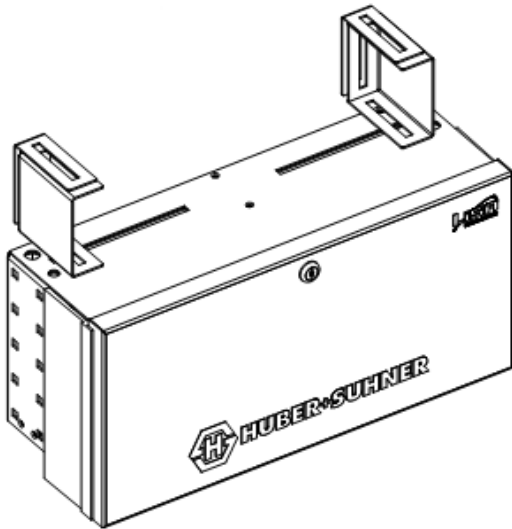

PSF – Panel Support Frame

PSF 4U with doors:

Ordering information

PSF	
Description	Item number
Panel support frame (PSF), 2U, black	85008425
Panel support frame (PSF), 3U, black	85008426
Panel support frame (PSF), 4U, black	85008427
Panel support frame (PSF), incl. door, 4U, black	85013642

PSF – accessories

Description	Item number
Retrofittable door kit for panel support frame (PSF), 4U, black	85013643