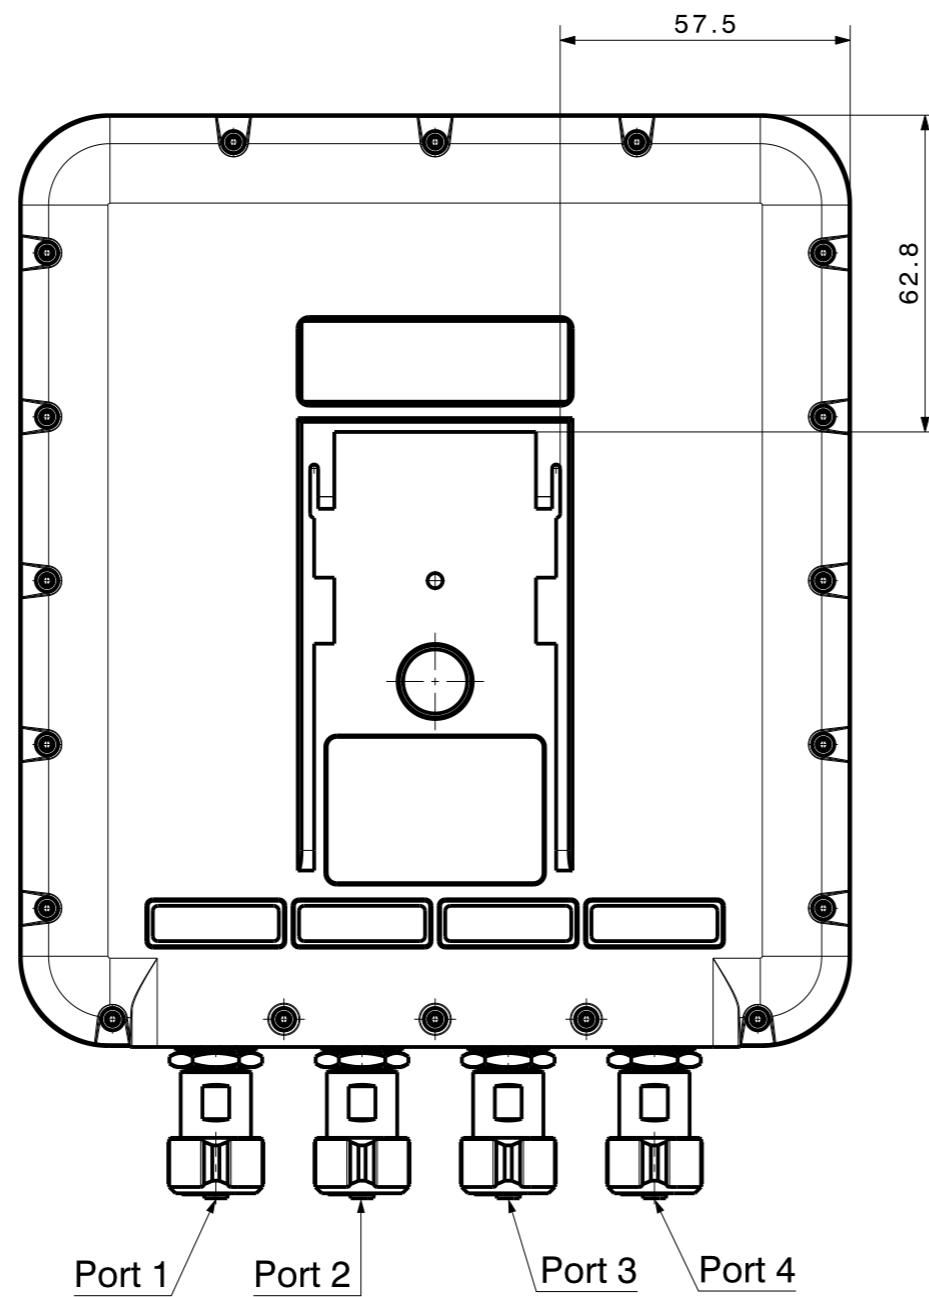

Side view

Rear view

Front view

Polarization

	Port Description
Port 1	Right slant -45°
Port 2	Left slant +45°
Port 3	Right slant -45°
Port 4	Left slant +45°

Type: 1399.17.0272

All dimensions after treatment in millimeter (mm)

Assembly drawing

Released date: 30.11.2021

alternative ID

3D-ID PRO-01117911 A Sheet: 1 / 1

HUBER+SUHNER

description
Antenna

ID
DOU-01117994 A