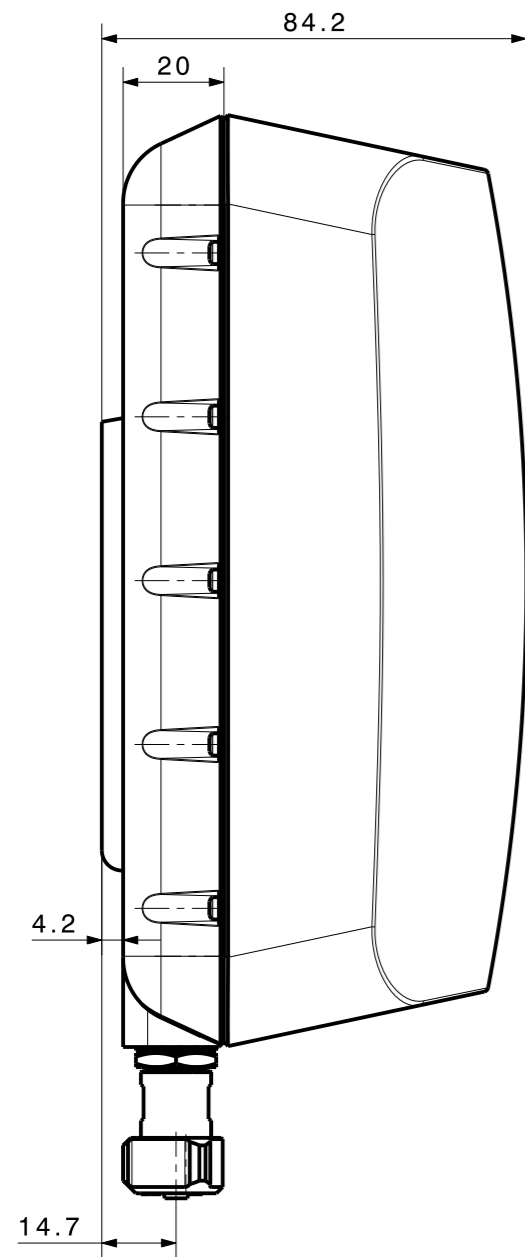

Side view

Rear view

Front view

Polarization

	Port Description
Port 1	Right slant -45°
Port 2	Left slant +45°
Port 3	Right slant -45°
Port 4	Left slant +45°

Type: 1399.17.0272

All dimensions after treatment in millimeter (mm)

Assembly drawing

Released date: 30.11.2021

alternative ID

3D-ID PRO-01117911 A Sheet: 1 / 1

HUBER+SUHNER

description
Antenna

ID
DOU-01117994 A