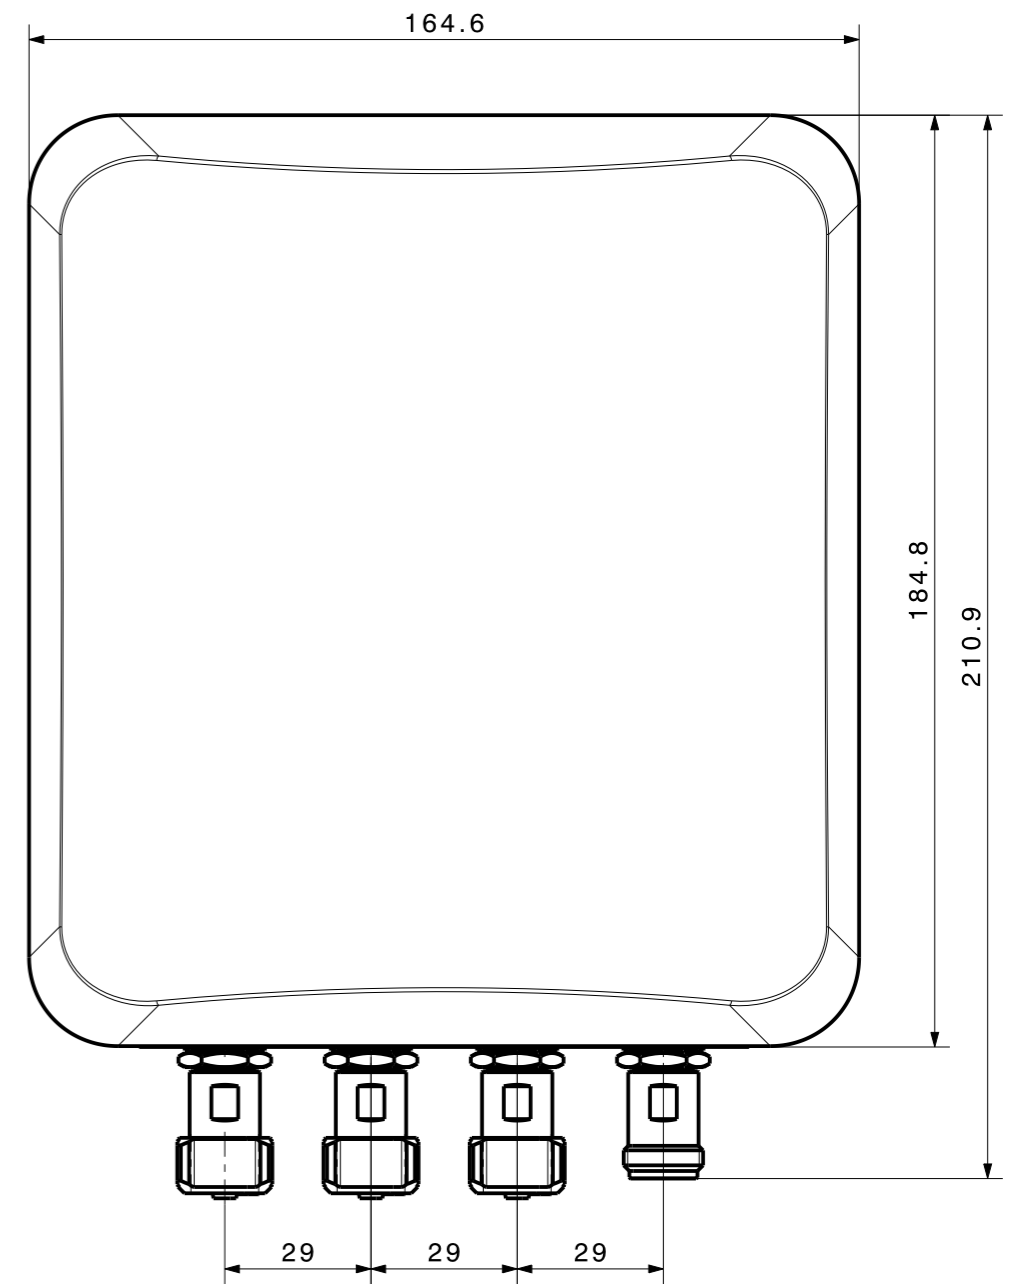

Side view

Rear view

Front view

Polarization

	Port Description
Port 1	Right slant -45°
Port 2	Left slant +45°
Port 3	Right slant -45°
Port 4	Left slant +45°

Type: 1399.17.0272

All dimensions after treatment in millimeter (mm)

Assembly drawing

Released date: 30.11.2021

alternative ID

3D-ID PRO-01117911 A Sheet: 1 / 1

HUBER+SUHNER

description
Antenna

ID
DOU-01117994 A