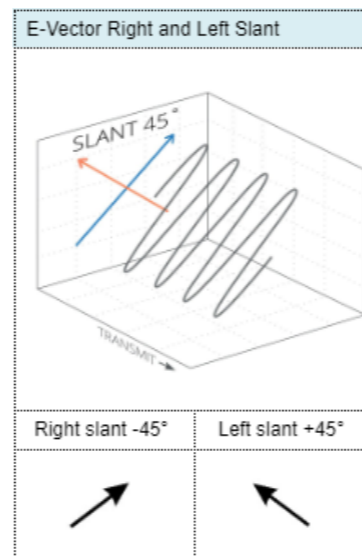

Side view

Rear view

Front view

Polarization

	Port Description
Port 1	Right slant -45°
Port 2	Left slant +45°
Port 3	Right slant -45°
Port 4	Left slant +45°

Type: 1399.17.0272

All dimensions after treatment in millimeter (mm)