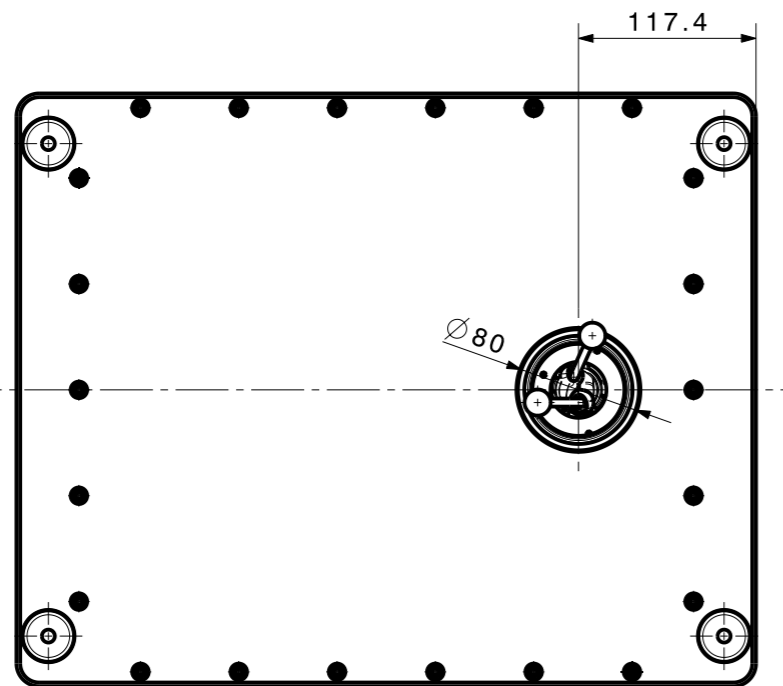

Radiator	Cable length [mm] Tol.: ± 8 mm
Cellular H	300
Cellular V	300

All cable lengths are measured as shown in the example.

Cellular V - 300 mm (example)