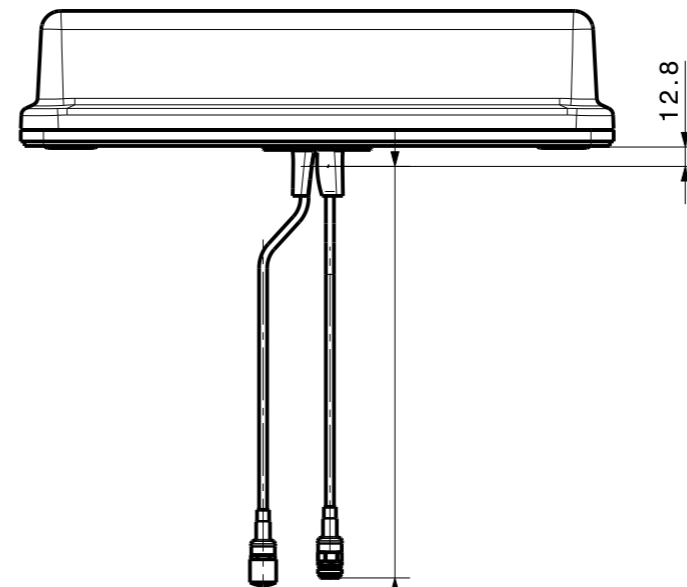

Radiator	Cable length [mm] Tol.: ± 8 mm
Cellular H	300
Cellular V	300

All cable lengths are measured as shown in the example.

Cellular V - 300 mm (example)