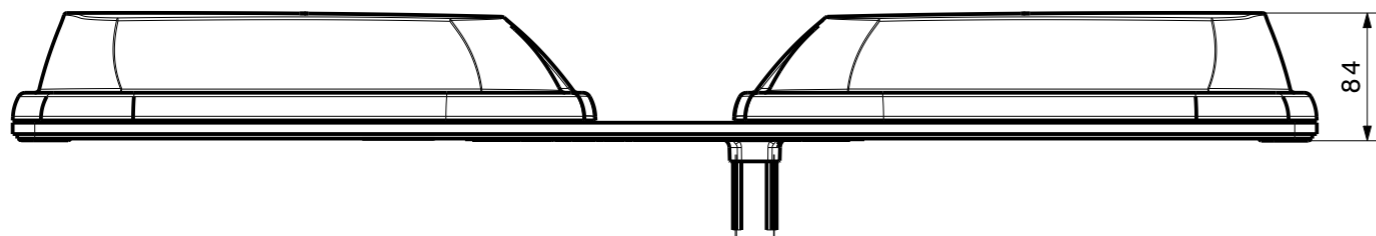

Diese Zeichnung ist unser geistiges Eigentum und darf ohne unsere Einwilligung weder kopiert, vervielfältigt noch Dritten oder Konkurrenzfirmen zugänglich gemacht werden. (Art. 12 B.G.)
This drawing is copyright. Information contained therein is supplied in confidence and must not be used for any other purpose than which it was supplied, or be reproduced without written permission of the owners.

Radiator	Cable length [mm] Tol.: +/- 4mm
Cellular 1	511
Cellular 2	372
Cellular 3	373
Cellular 4	505
Cellular 5	388
Cellular 6	257
Cellular 7	255
Cellular 8	389
WiFi 1	543
WiFi 2	382
WiFi 3	426
WiFi 4	267
GNSS	306

All cable lengths are measured as shown in the example.