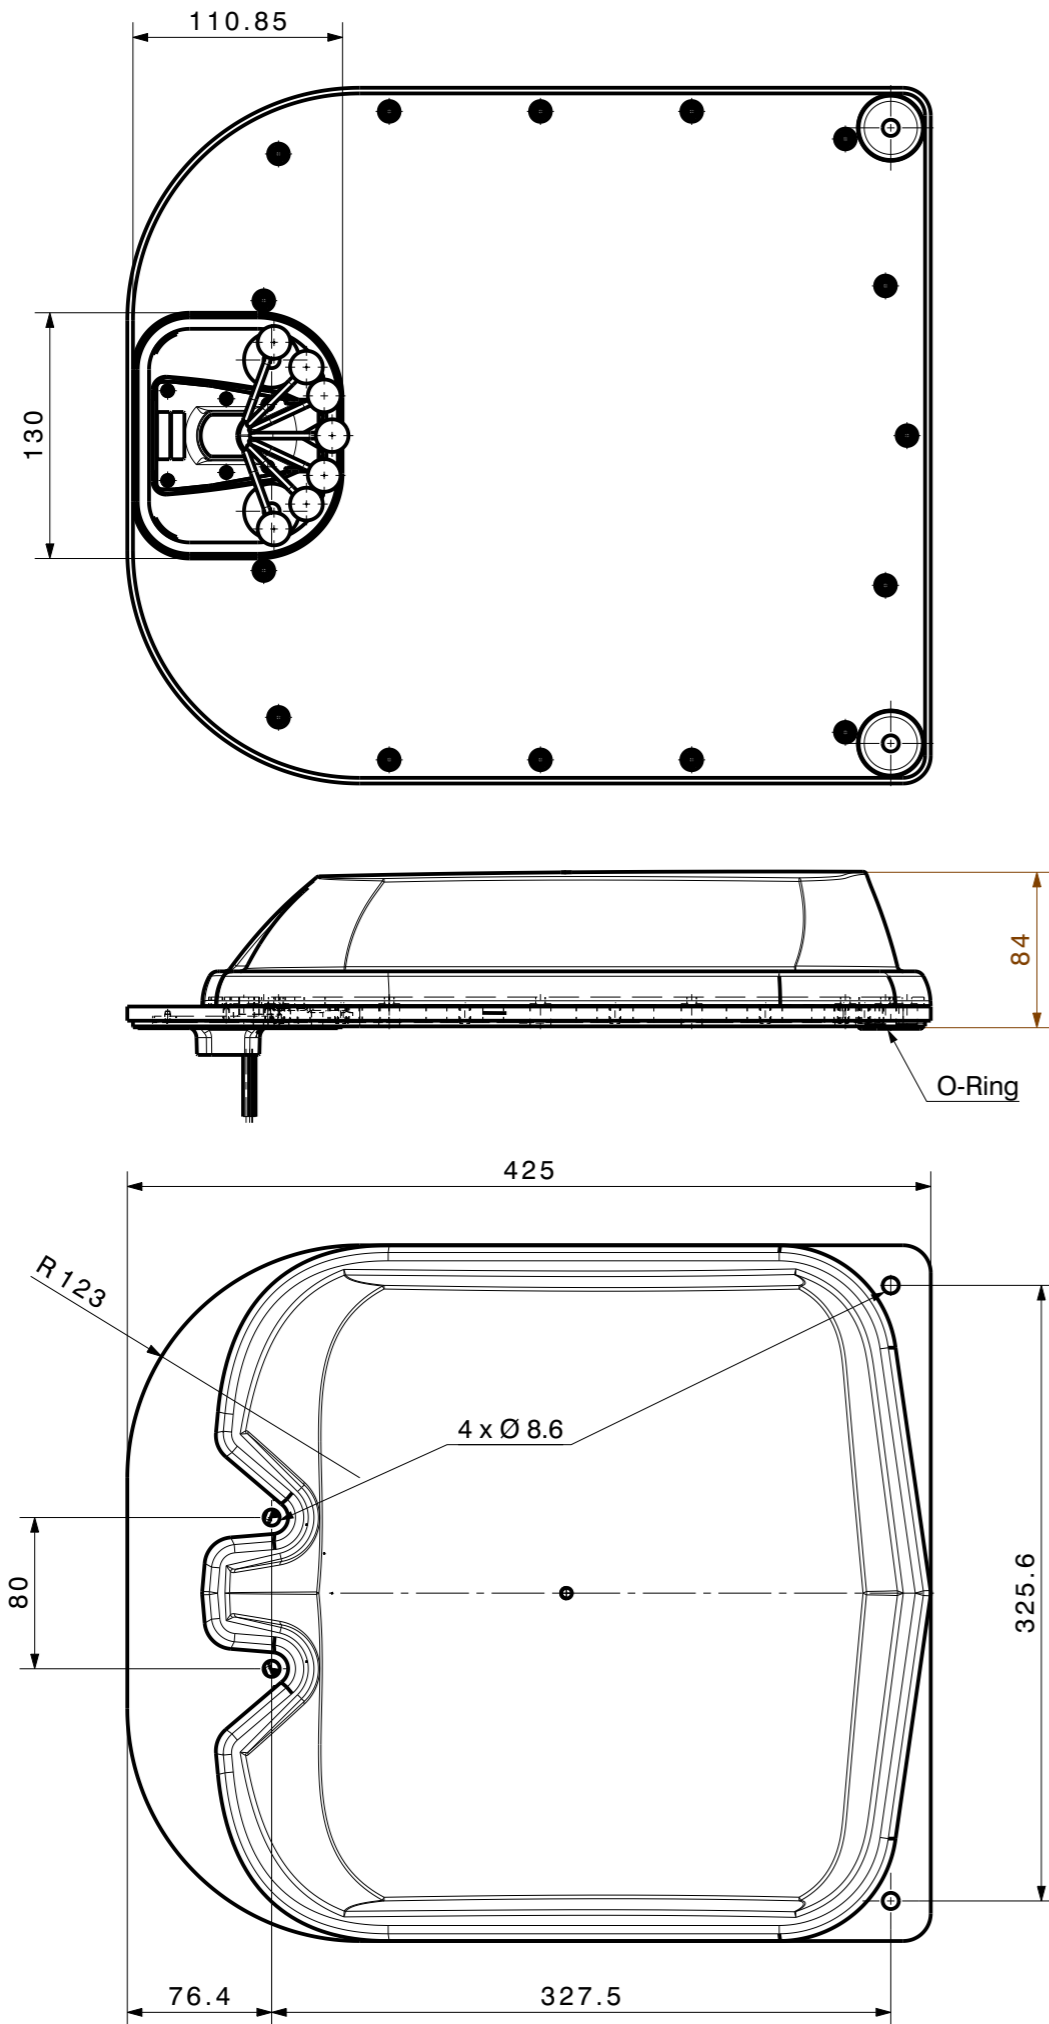

Radiator	Cable length [mm] Tol.: ± 4 mm
Cellular 1	493
Cellular 2	358
Cellular 3	357
Cellular 4	494
WiFi 1	529
WiFi 2	370
GNSS	280

All cable lengths are measured as shown in the example.

type / Typ: 1399.99.0153	part no. / Teile Nr.: PRO-00359708	C sheet/Blatt
Ⓜ dimensions in millimeter [mm]	description / Beschreibung	Release
Antenna	drawing-no. / Zeichnungsnr.	DOU-00359708
alternative ID:		D