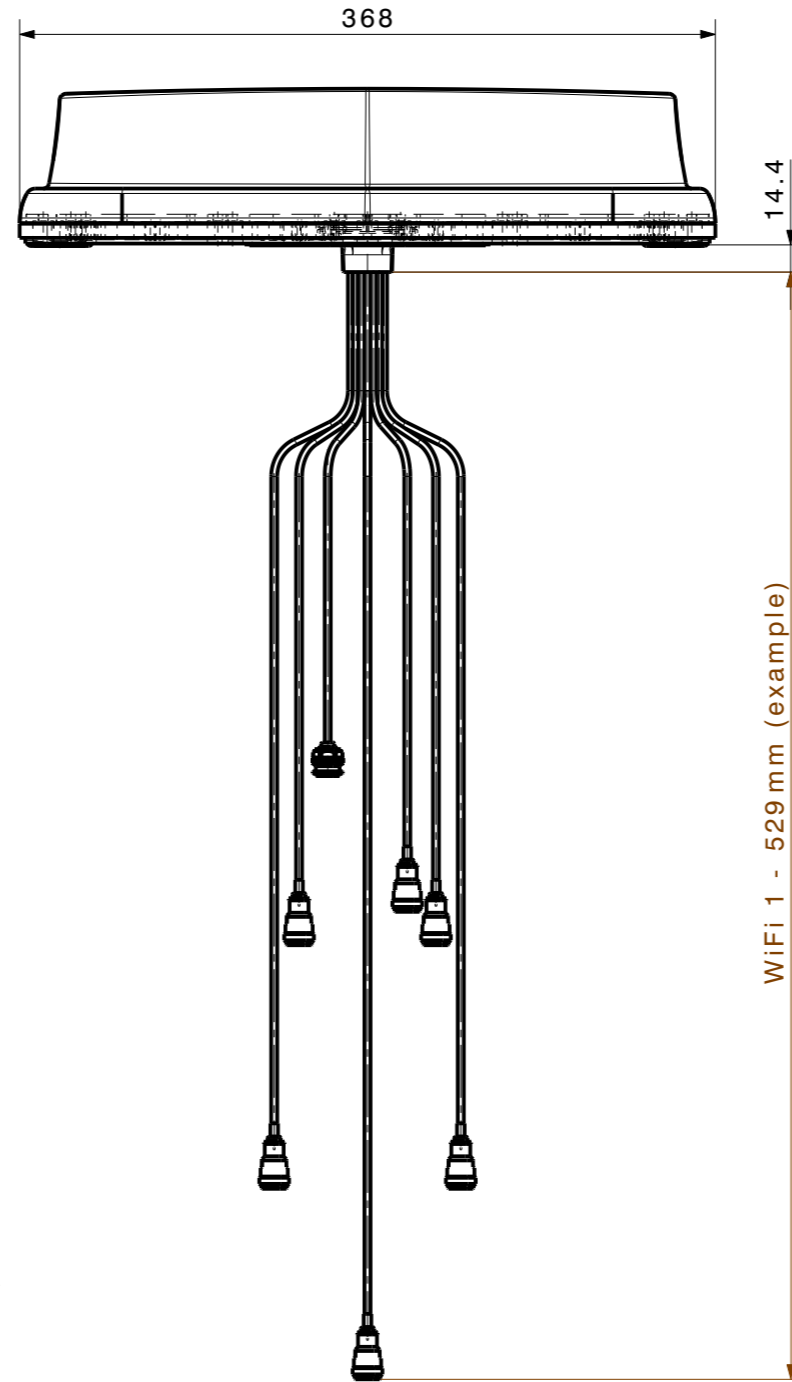

Radiator	Cable length [mm] Tol.: ± 4 mm
Cellular 1	493
Cellular 2	358
Cellular 3	357
Cellular 4	494
WiFi 1	529
WiFi 2	370
GNSS	280

All cable lengths are measured as shown in the example.

type / Typ: 1399.99.0153	part no. / Teile Nr.: PRO-00359708	C sheet/Blatt
Ⓜ dimensions in millimeter [mm]	description / Beschreibung	Release
Antenna	drawing-no. / Zeichnungsnr.	DOU-00359708
alternative ID:		D